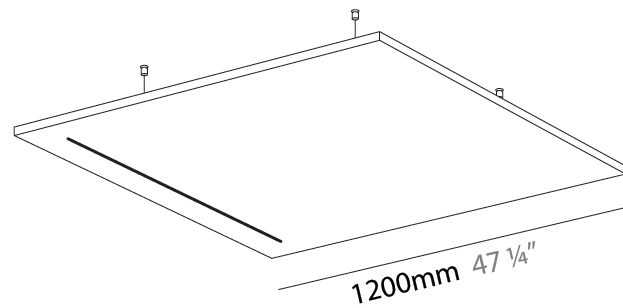

1. To build a product code in our configurator select the specify button on the base model # product page
2. To build a manual product code on this datasheet choose from the options listed below in blue font and add the suffix to the base model #

GENERAL

Series: Just Black Acoustic
Partner: Prolicht
Division: Architectural
Installation: Suspension
Product Type: Acoustic
Mounting Location: Ceiling
Light Distribution: Direct

PHYSICAL

Shape: Square
Length (mm): 1200
Length (in): 47 1/4
Width (mm): 1200
Width (in): 47 1/4
Height (mm): 41
Height (in): 1 5/8

Fixture Finish: [ANC](#) / [ASH](#) / [BNA](#) / [BTC](#) / [BZE](#) / [CEL](#) / [EGG](#) / [EVG](#) / [FOG](#) / [FOS](#) / [FST](#) / [FUA](#) / [IRI](#) / [IRO](#) / [KHA](#) / [LIC](#) / [LIM](#) / [MER](#) / [MSN](#) / [MUS](#) / [ONX](#) / [PEA](#) / [PLU](#) / [POL](#) / [PPY](#) / [RAY](#) / [ROY](#) / [RST](#) / [STE](#) / [SWD](#) / [TAN](#) / [TAU](#)

Fixture Material: Aluminum
Primary Material: Acoustic
Cable Details: [2000mm](#) / [6000mm](#) Transparent Cable

ELECTRICAL

Lamp Type: LED
Input Wattage (W): 23
Total Output Wattage (W): 20.9
Dimming: Non-Dimmable
Driver Included: No
Driver Location: Remote
Driver Type: Constant Voltage - Universal
Driver Class: Class 2
Input Voltage (V): 120 - 277
Output Voltage (V): 24

LED

Color Temperature (°K): 2700
Max. Delivered Lumen (lm): 603
Nominal Lumen (lm): 862
CRI: >90 CRI
Lamp Life (hrs): 80000

OPTICAL

Beam Angle: 30

RATINGS AND CERTIFICATIONS

Certified By: Certified for North American Standards
IP rating: IP20

PROJECT
TYPE
SPECIFIER
QUANTITY
DATE