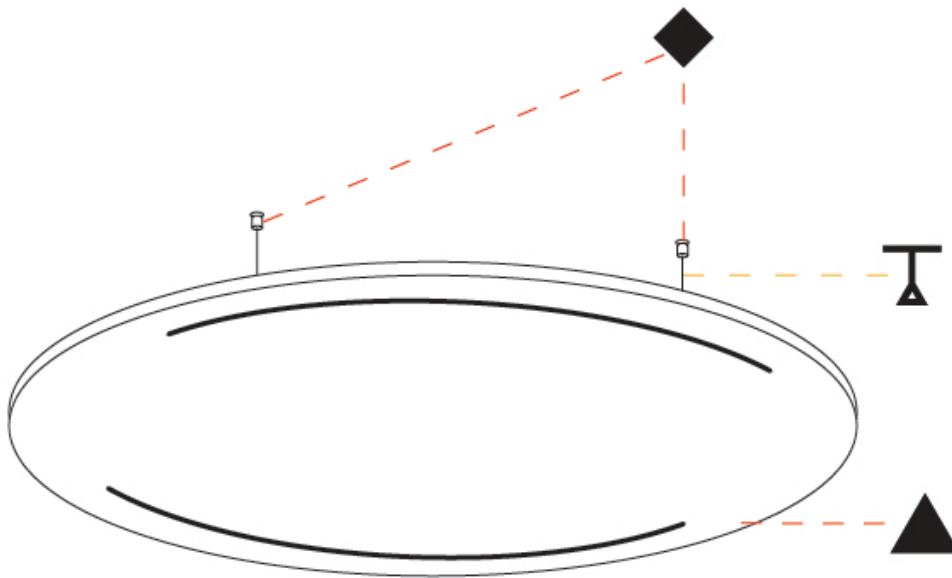

JUST BLACK ACOUSTIC SUSPENSION

A300676-

PROJECT _____

TYPE _____

SPECIFIER _____

QUANTITY _____

DATE _____

A