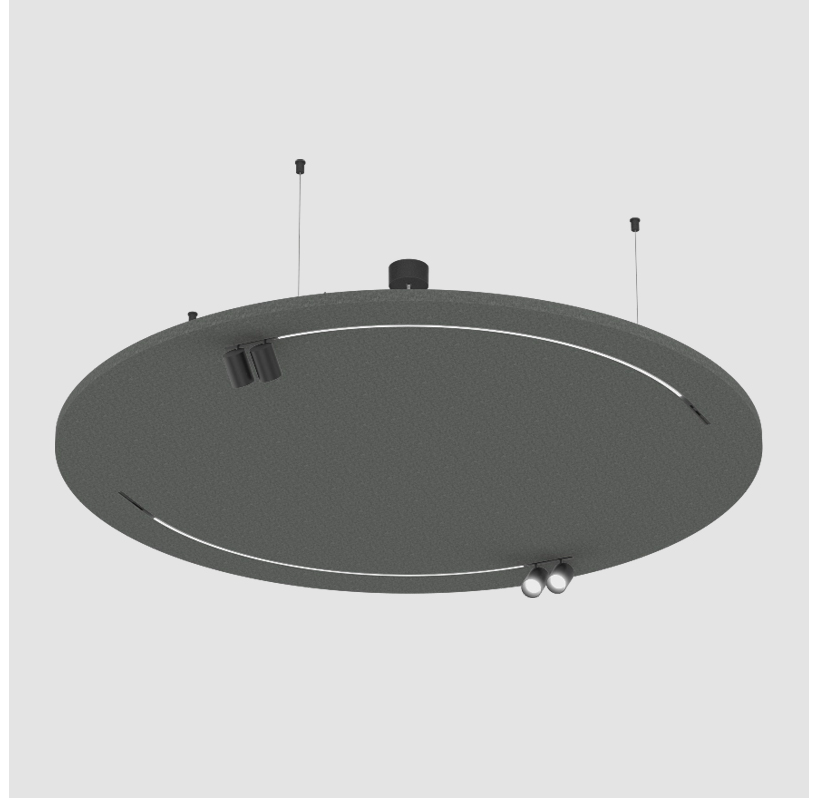

GENERAL

Series: Just Black Acoustic
Partner: Prolicht
Division: Architectural
Installation: Suspension
Product Type: Acoustic
Mounting Location: Ceiling
Light Distribution: Direct

PHYSICAL

Shape: Round
Diameter (mm): 1400
Diameter (in): 55 1/8
Height (mm): 41
Height (in): 1 5/8

Fixture Finish: [ANC / ASH / BNA / BTC / BZE / CEL / EGG / EVG / FOG / FOS / FST / FUA / IRI / IRO / KHA / LIC / LIM / MER / MSN / MUS / ONX / PEA / PLU / POL / PPY / RAY / ROY / RST / STE / SWD / TAN / TAU](#)

Holder Finish: [SSR / BKV / CWI / CRY / HAB / LAG / UFT / ITA / RUA / RUR / MIC / FTG / MYG / TWT / LOD / PUS / FRO / FUP / KIA / POP / BLS / SPG / MEY / GOH / GUM / CHC / COM / ABZ / JAG](#)

Acoustic Finish: [SFW / CYW / SEE / SYN / MTS / PMB / TTN / CYB / STO / DPE / BES / SHB / ARE / ANE / VRD / CRF](#)

Fixture Material: Aluminum
Primary Material: Acoustic

Cable Details: [2000mm / 6000mm Transparent Cable](#)

ELECTRICAL

Lamp Type: LED
Input Wattage (W): 64
Total Output Wattage (W): 58.2
Dimming: Non-Dimmable
Driver Included: Yes
Driver Location: Integrated
Driver Type: Constant Voltage - Universal
Driver Class: Class 2
Input Voltage (V): 120 - 277
Output Voltage (V): 24

LED

Color Temperature (°K): 2700
Max. Delivered Lumen (lm): 2215
Nominal Lumen (lm): 3164
CRI: >90 CRI
Lamp Life (hrs): 80000

OPTICAL

Beam Angle: 30

RATINGS AND CERTIFICATIONS

Certified By: Certified for North American Standards
IP rating: IP20

PROJECT
TYPE
SPECIFIER
QUANTITY
DATE

Ø1400mm 55 1/8"