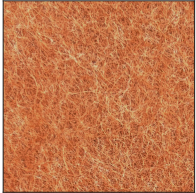

Acoustic Finish

Snowfall White - 44 (SFW)

Creamy White - 97 (CYW)

Stone Echo - 83 (SEE)

Smoky Iron - 50 (SYN)

Midnight Stone - 51 (MTS)

Phantom Black - 71 (PMB)

Twilight Navy - 69 (TTN)

Cloudy Blue - 73 (CYB)

Soft Olive - 82 (STO)

Deep Evergreen - 91 (DPE)

Bronze Shadow - 87 (BES)

Savannah Brown - 42 (SHB)

Amber Earth - 55 (ARE)

Autumn Ember - 90 (ANE)

Vintage Red - 99 (VRD)