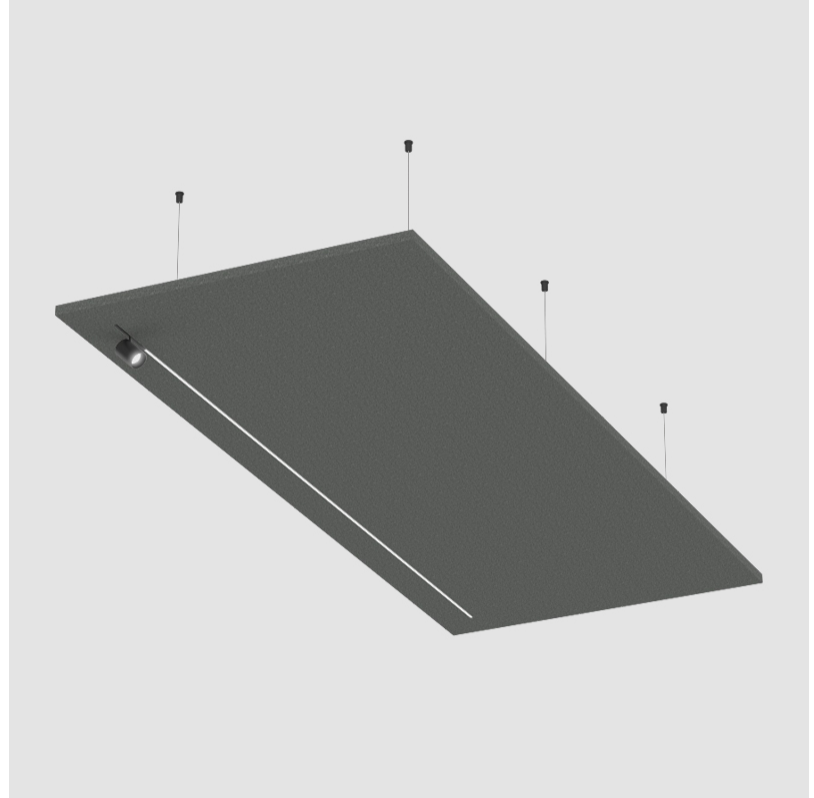

GENERAL

Series: Just Black Acoustic
Brand: Prolicht
Division: Architectural
Mounting Type: Suspension
Mounting Location: Ceiling
Subcategory: Acoustic

PHYSICAL

Shape: Square
Length (mm): 2200
Length (in): 86 ⁵/₈
Width (mm): 900
Width (in): 35 ⁷/₁₆
Height (mm): 41
Height (in): 1 ⁵/₈
Light Distribution: Direct
Fixture Finish: ANC / ASH / BNA / BTC / BZE / CEL / EGG / EVG / FOG / FOS / FST / FUA / IRI / IRO / KHA / LIC / LIM / MER / MSN / MUS / ONX / PEA / PLU / POL / PPY / RAY / ROY / RST / STE / SWD / TAN / TAU
Holder Finish: SSR / BKV / CWI / CRY / HAB / LAG / UFT / ITA / RUA / RUR / MIC / FTG / MYG / TWT / LOD / PUS / FRO / FUP / KIA / POP / BLS / SPG / MEY / GOH / GUM / CHC / COM / ABZ / JAG
Fixture Material: Aluminum
Cable Details: 2,000mm / 6,000mm Transparent Cable

ELECTRICAL

Lamp Type: LED
Input Wattage (W): 29
Total Output Wattage (W): 26.4
Dimming: Non-Dimmable
Driver Included: No
Driver Location: Remote
Driver Type: Constant Voltage - Universal
Driver Class: Class 2
Input Voltage (V): 120 - 277
Output Voltage (V): 24

LED

Color Temperature (°K): 2700
Max. Delivered Lumen (lm): 714
Nominal Lumen (lm): 1020
CRI: >90 CRI
Lamp Life (hrs): 80000

OPTICAL

Beam Angle: 30

RATINGS AND CERTIFICATIONS

Certified By: Certified for North American Standards
IP rating: IP20

PROJECT
TYPE
SPECIFIER
QUANTITY
DATE